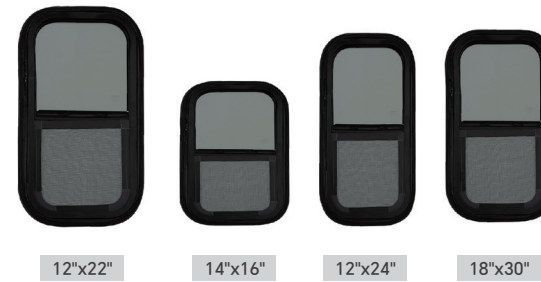

RV Maintenance

- Door & Window
- Rv Roof Vents & Fans
- Fresh Water Supplies
- Sanitation & Sewer

RV Window Vertical Slide