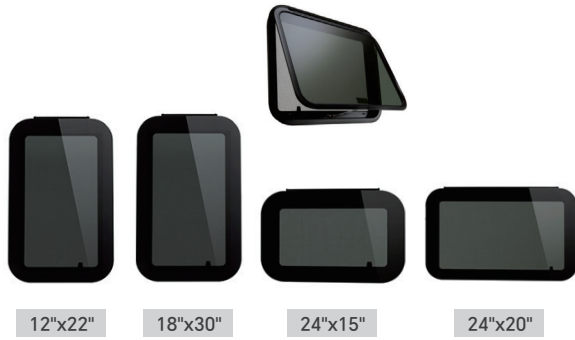

RV Exit Window

Width	Height	Rough Opening
13 1/4"	23 1/4"	12"Wx22"H
19 1/4"	31 1/4"	18"Wx30"H
25 1/4"	16 1/4"	24"Wx15"H
25 1/4"	20 1/4"	24"Wx20"H