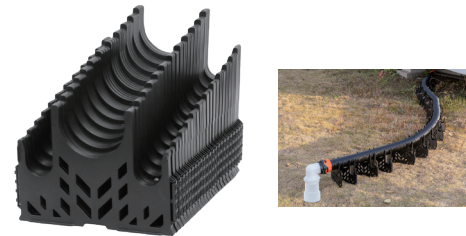

RV Sewer Hose Support

Material: PP

Item No	70H01C	70H01D	70H01B
Size	20FT	15FT	10FT