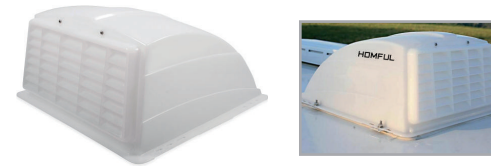

Roof Vent Cover

Item No	Size	Material
70A14G	Fits 14"x14"	ABS