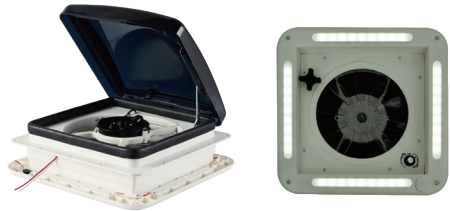

Item No	Size	Material
71A09D	5.7"x7.75"x3.75"	Stainsee Steel

Item No	Size	Material
71A09E	4.72"x3.66"x1.75"	Stainsee Steel

RV Roof Vent With Light

Material: PP+PC+ABS

Item No	Size	Design	Wind speed
70A14E	28x28cm	Manual	3 Wind speed
70A14C	36x36cm	Manual	3 Wind speed
70A14F	40x40cm	Manual	3 Wind speed
70A14A	36x36cm	Electric	10 Wind speed
70A14D	40x40cm	Electric	10 Wind speed