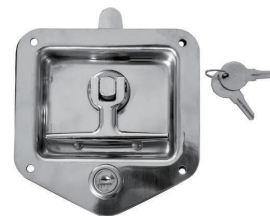

Item No	Size	Material
71A09E	4.72"x3.66"x1.75"	Stainsee Steel