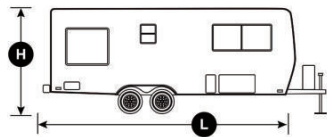

Feature:
Superior protection for your caravan exterior or interior
Protects against dust,Dirt, Rain, Snow,Nicks, And scratches
Adjustable front and rear tension panels
Integrated buckle attachment system
Air breathe hole minimizes inside moisture

Item No	90B05A	90B05B	90B05C	90B05D
Size	240"Lx105"Wx108"H	264"Lx105"Wx108"H	288"Lx105"Wx108"H	324"Lx105"Wx108"H
Fits	16-20'L	20-22'L	22-24'L	24-27'L
Item No	90B05E	90B05F	90B05G	90B05H
Size	360"Lx105"Wx108"H	396"Lx105"Wx108"H	432"Lx105"Wx108"H	468"Lx105"Wx108"H
Fits	27-30'L	30-33'L	33-36'L	36-39'L