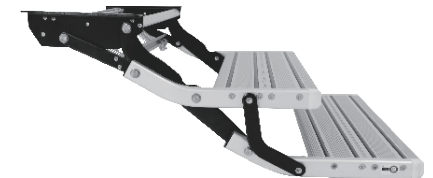

Anodizing Tube, Smooth Surface

Length: 22"

Item No	Material	Load-Bearing
71C06C	Iron	200LBS

Entry Assist Handrail

Item No	90D08D
---------	--------

RV Step

Item No	Size	Material
90B08C	W24.4"xL14.8"	Aluminum